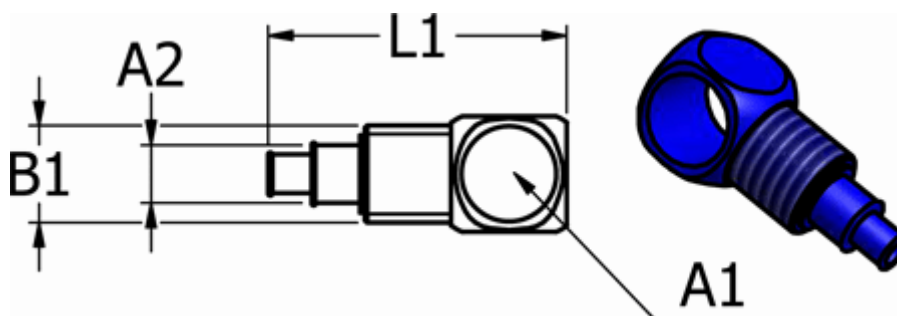

Data Sheet

Article number: 5861311

Description: Push-on fitting POM 13/11, Ø6/4 for thread G 1/8"
swivel, blue

Measures

For hollow screw A1	= 14/11
For hose A2	= 6/4
For nut B1	= 16/12 M10x1
L1	= 31
Thread on hollow screw	= G 1/8"